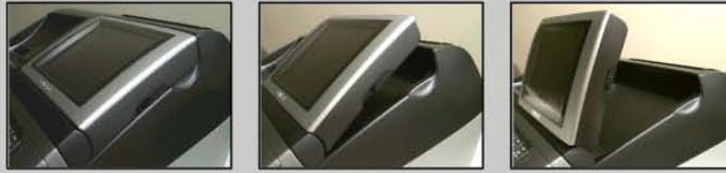

TE-8500F

World of silence

Main features and functions

Display Operator display

Large Multi-Line Color LCD screen with contrast control knob.
Color assignment can be customized with your choice.

REG FERNANDO 10	REG FERNANDO 10-10-07 21:10 000136
2 BEER	2 BEER -5.00
2 GIN	2 GIN -6.00
1 CALAMA	1 CALAMARI -6.00
1 CHEFS S	1 CHEFS SALAD -8.00
1 CRAB SO	1 CRAB SOUP -5.00
1 ONION S	1 ONION SALAD -4.50
1 TOP SIR	1 TOP SIRLOIN -11.00
1 PRIME F	1 PRIME FILET -11.50
1 BOILED	1 BOILED CRAB -23.00
TL	TL -80.00
CASH	CASH -80.00
CASH	CASH - 80.00
1	1

Operator display with tilt mechanism

Operator display unit can be adjusted to fit your best readable angle.

Customer display

Pop up customer display with 10 digits numeric LED.
Optional customer display with 2 lines x 20 alpha numeric display.

Printers

Fast Silent Printer
58mm thermal receipt and journal printer with fast printing lines
Auto cutter for receipt printer
Drop-in paper loading mechanism for easy handling of paper roll
Graphic logo and Watermark logo offers rich image to your customer