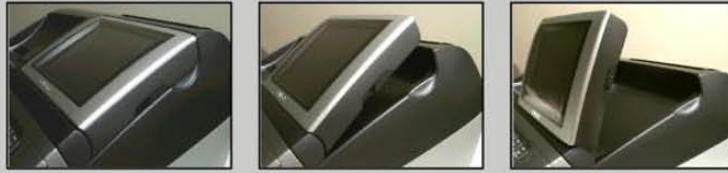

TE-7000S / TE-8000F

The World Of Silence

TE-8000F

Main features and functions

Display
Operator display

Multi-Line Color LCD screen with contrast control knob.
Color assignment can be customized with your choice.

<Customized operator screen images>

Operator display with tilt mechanism

Operator display unit can be adjusted to fit your best readable angle.

Customer display

Pop up customer display with 10 digits numeric LED.
Optional customer display with 2 lines x 20 alpha numeric display.